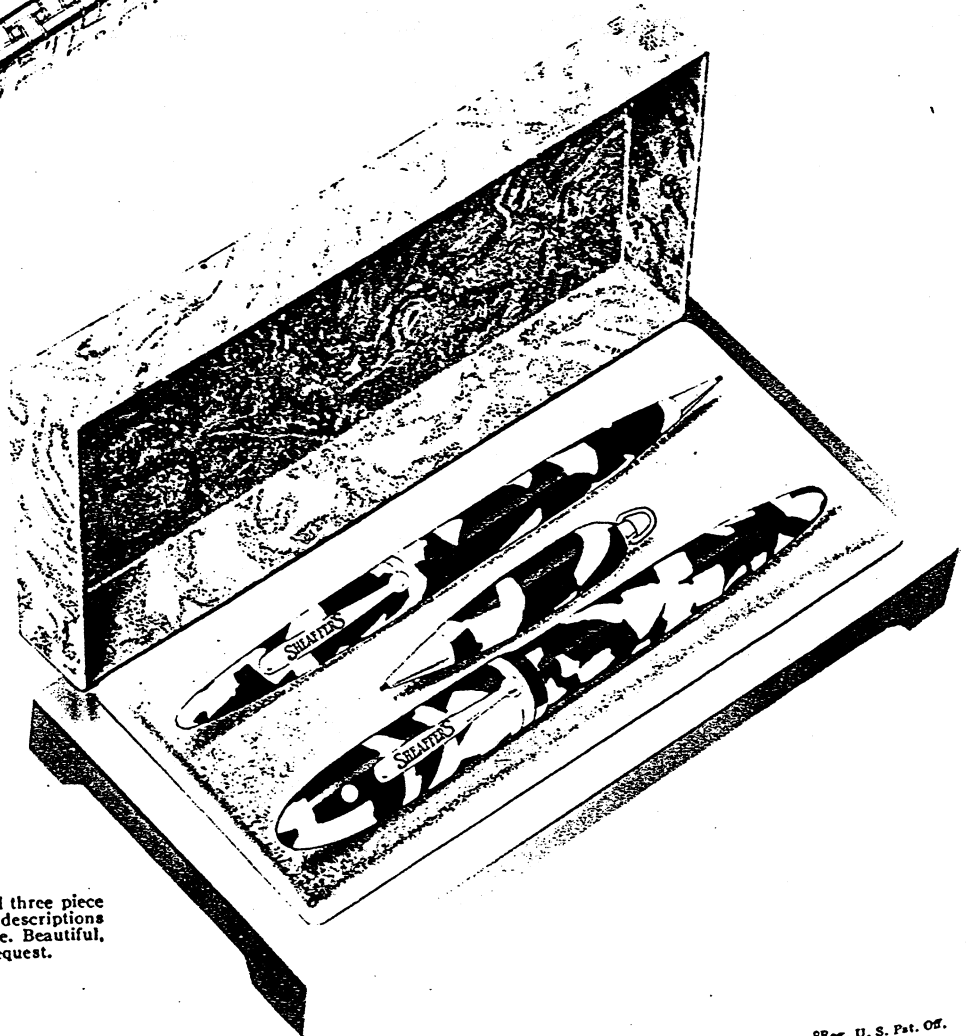

Sheaffer's three piece gift set includes the new Golf and Handbag pencil, Balance® Lifetime® pocket fountain-pen and Balance® pocket pencil. Set illustrated shows KTSC pencil, Code BALCI, list $4.00, K74TC Lifetime fountain-pen, Code BALDI, list $9.50, and Golf and Handbag pencil KGR, Code BAGOD, list $3.00. Set complete, list $16.50, others lower.

Note.—Dealers are urged to make up two and three piece gift sets of their choice from illustrations and descriptions of the Lifetime® line on pages 5 to 13, inclusive. Beautiful, velvet-lined gift boxes supplied gratis upon request.